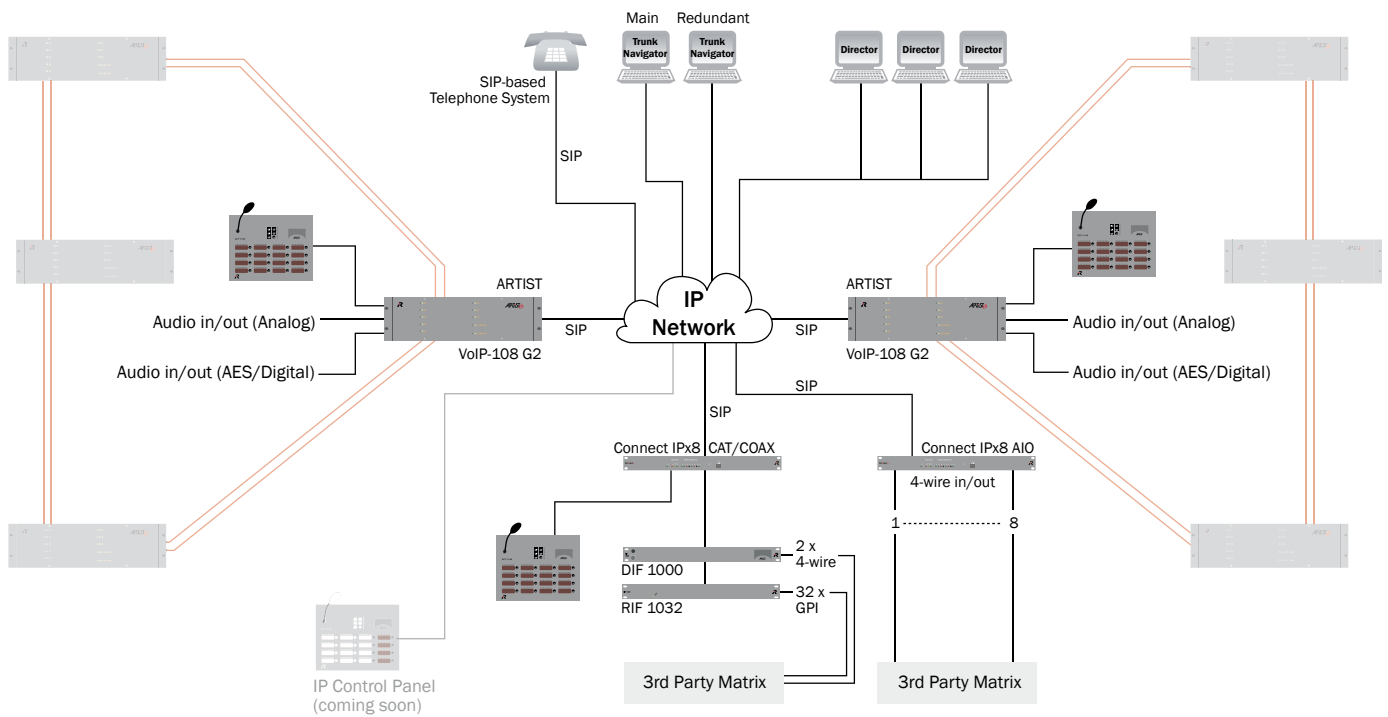

# CONNECT IPx8-CAT RC

The 19"/1RU unit connects up to eight Artist control panels or audio lines to the Artist VOIP-108 G2 matrix client card via IP based networks.

- SIP based communication
- Compatible with any Artist panel series
- EBU Tech 3347 compatible
- Converts AES3 or analog signals into compressed IP and vice versa

## System Overview

### Overall

Power requirements	90 ... 264 VAC, 47 ... 63 Hz
Power consumption	20 VA
Dimensions (w×h×d)	220 mm × 483 mm × 44 mm
Gross (Net) Weight	2.90 (2.58) kg